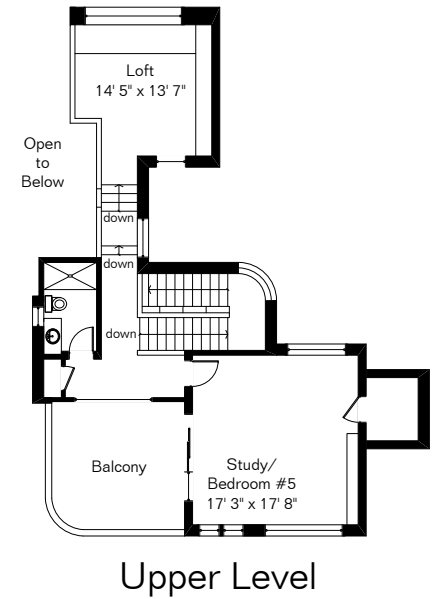

The square footages and room size information are deemed to be reliable but are not guaranteed and should be independently verified.

4424 E La Paloma Dr

Site Visit February 2015

0 ft. 9 ft. 15 ft. 30 ft.

Copyright 2015 Floor Plans First! LLC
All Rights Reserved.

Living Area 6,388 Sq Ft
Storage 794 Sq Ft
Garage 1,104 Sq Ft

www.FloorPlansFirst.com

Toll Free (877) 887-1500
Voice (520) 881-1500
Fax (520) 791-7701

Floor Plans First!
See the Floor Plan First!