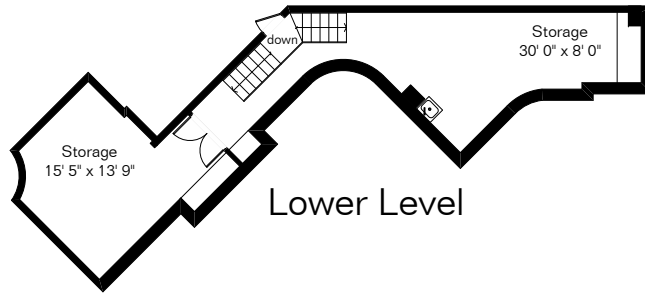

The square footages and room size information are deemed to be reliable but are not guaranteed and should be independently verified.

4424 E La Paloma Dr

Site Visit February 2015

0 ft. 9 ft. 15 ft. 30 ft.

Copyright 2015 Floor Plans First! LLC
All Rights Reserved.

Living Area 6,388 Sq Ft
Storage 794 Sq Ft
Garage 1,104 Sq Ft

www.FloorPlansFirst.com

Toll Free (877) 887-1500
Voice (520) 881-1500
Fax (520) 791-7701