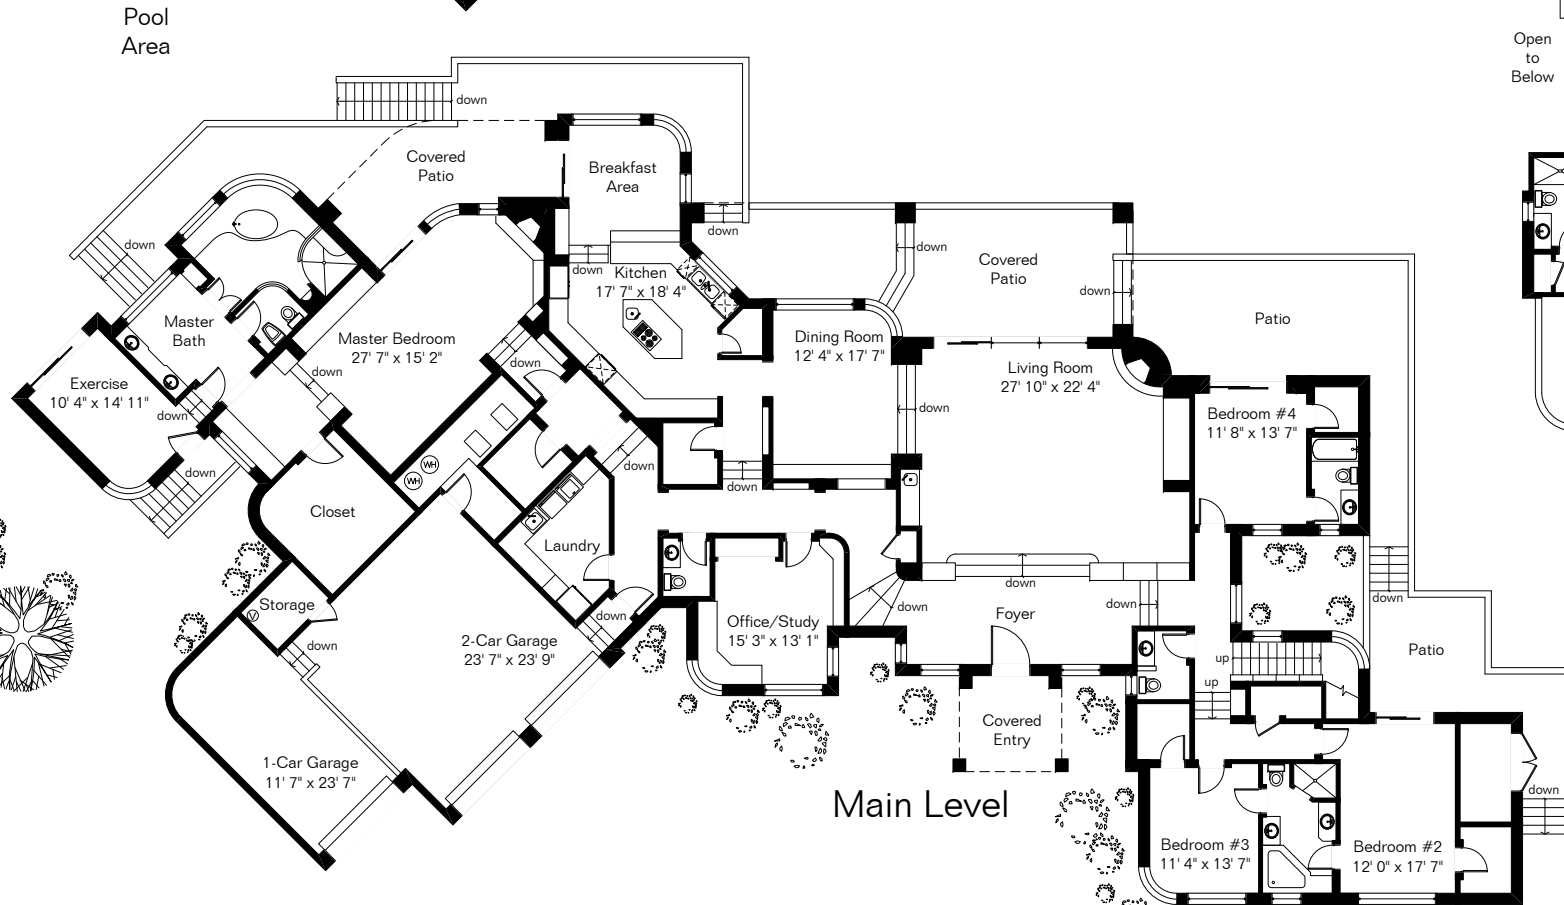

The square footages and room size information are deemed to be reliable but are not guaranteed and should be independently verified.

4424 E La Paloma Dr

Site Visit February 2015

0 ft. 9 ft. 15 ft. 30 ft.

Copyright 2015 Floor Plans First! LLC
All Rights Reserved.

Living Area 6,388 Sq Ft
Storage 794 Sq Ft
Garage 1,104 Sq Ft

www.FloorPlansFirst.com

Toll Free (877) 887-1500
Voice (520) 881-1500
Fax (520) 791-7701

Floor Plans First!
See the Floor Plan First!